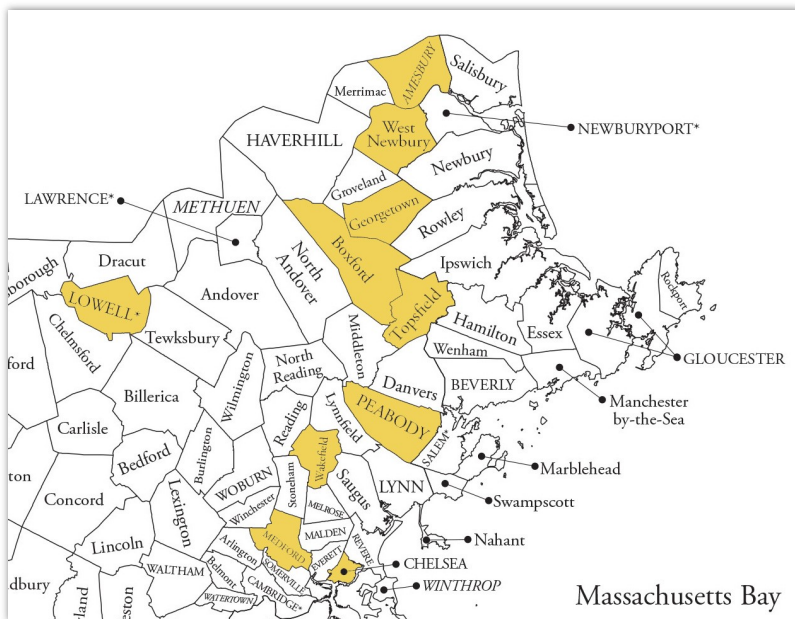

We've got Honey! Candles & Beeswax! For Sale!

Sadly, the 2020 Topsfield Fair has been cancelled this year due to the COVID virus and we are unable to offer our honey to you in the Bee Building. We will miss seeing everyone at our observation hives, candle table & honey show. We look forward to next year.

Best regards,
Essex County Beekeepers Association
essexcountybeekeepers.org

Julie Rogers - Flowering Hill Farm, Georgetown, MA

cadwoman42@verizon.net
Liquid Honey: 1lb Jars
Curbside pickup

Ed Makarewicz – Lowell, MA